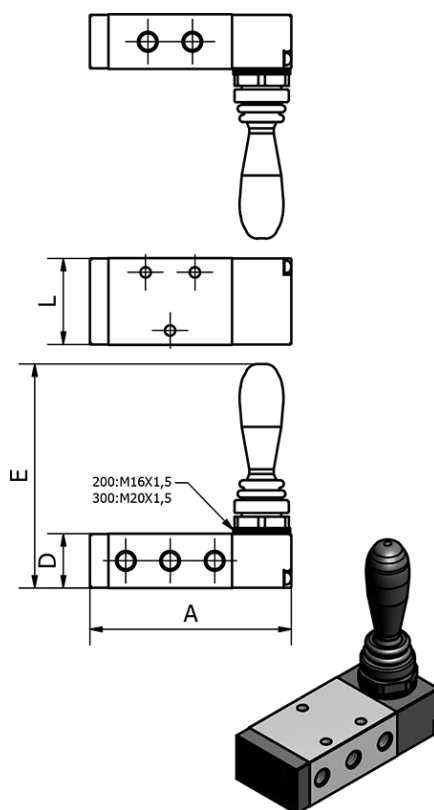

Data Sheet

Article number: 584HA330E10G

Description: Hand lever valve, type 4HA330E-10-G
port 30E - 5/3, exhaust center

Measures

A	= 120
D	= 27
E	= 94
L	= 40
Port	= G3/8"
Port exit	= G1/4"
Port supply and blowdown	= G1/8"